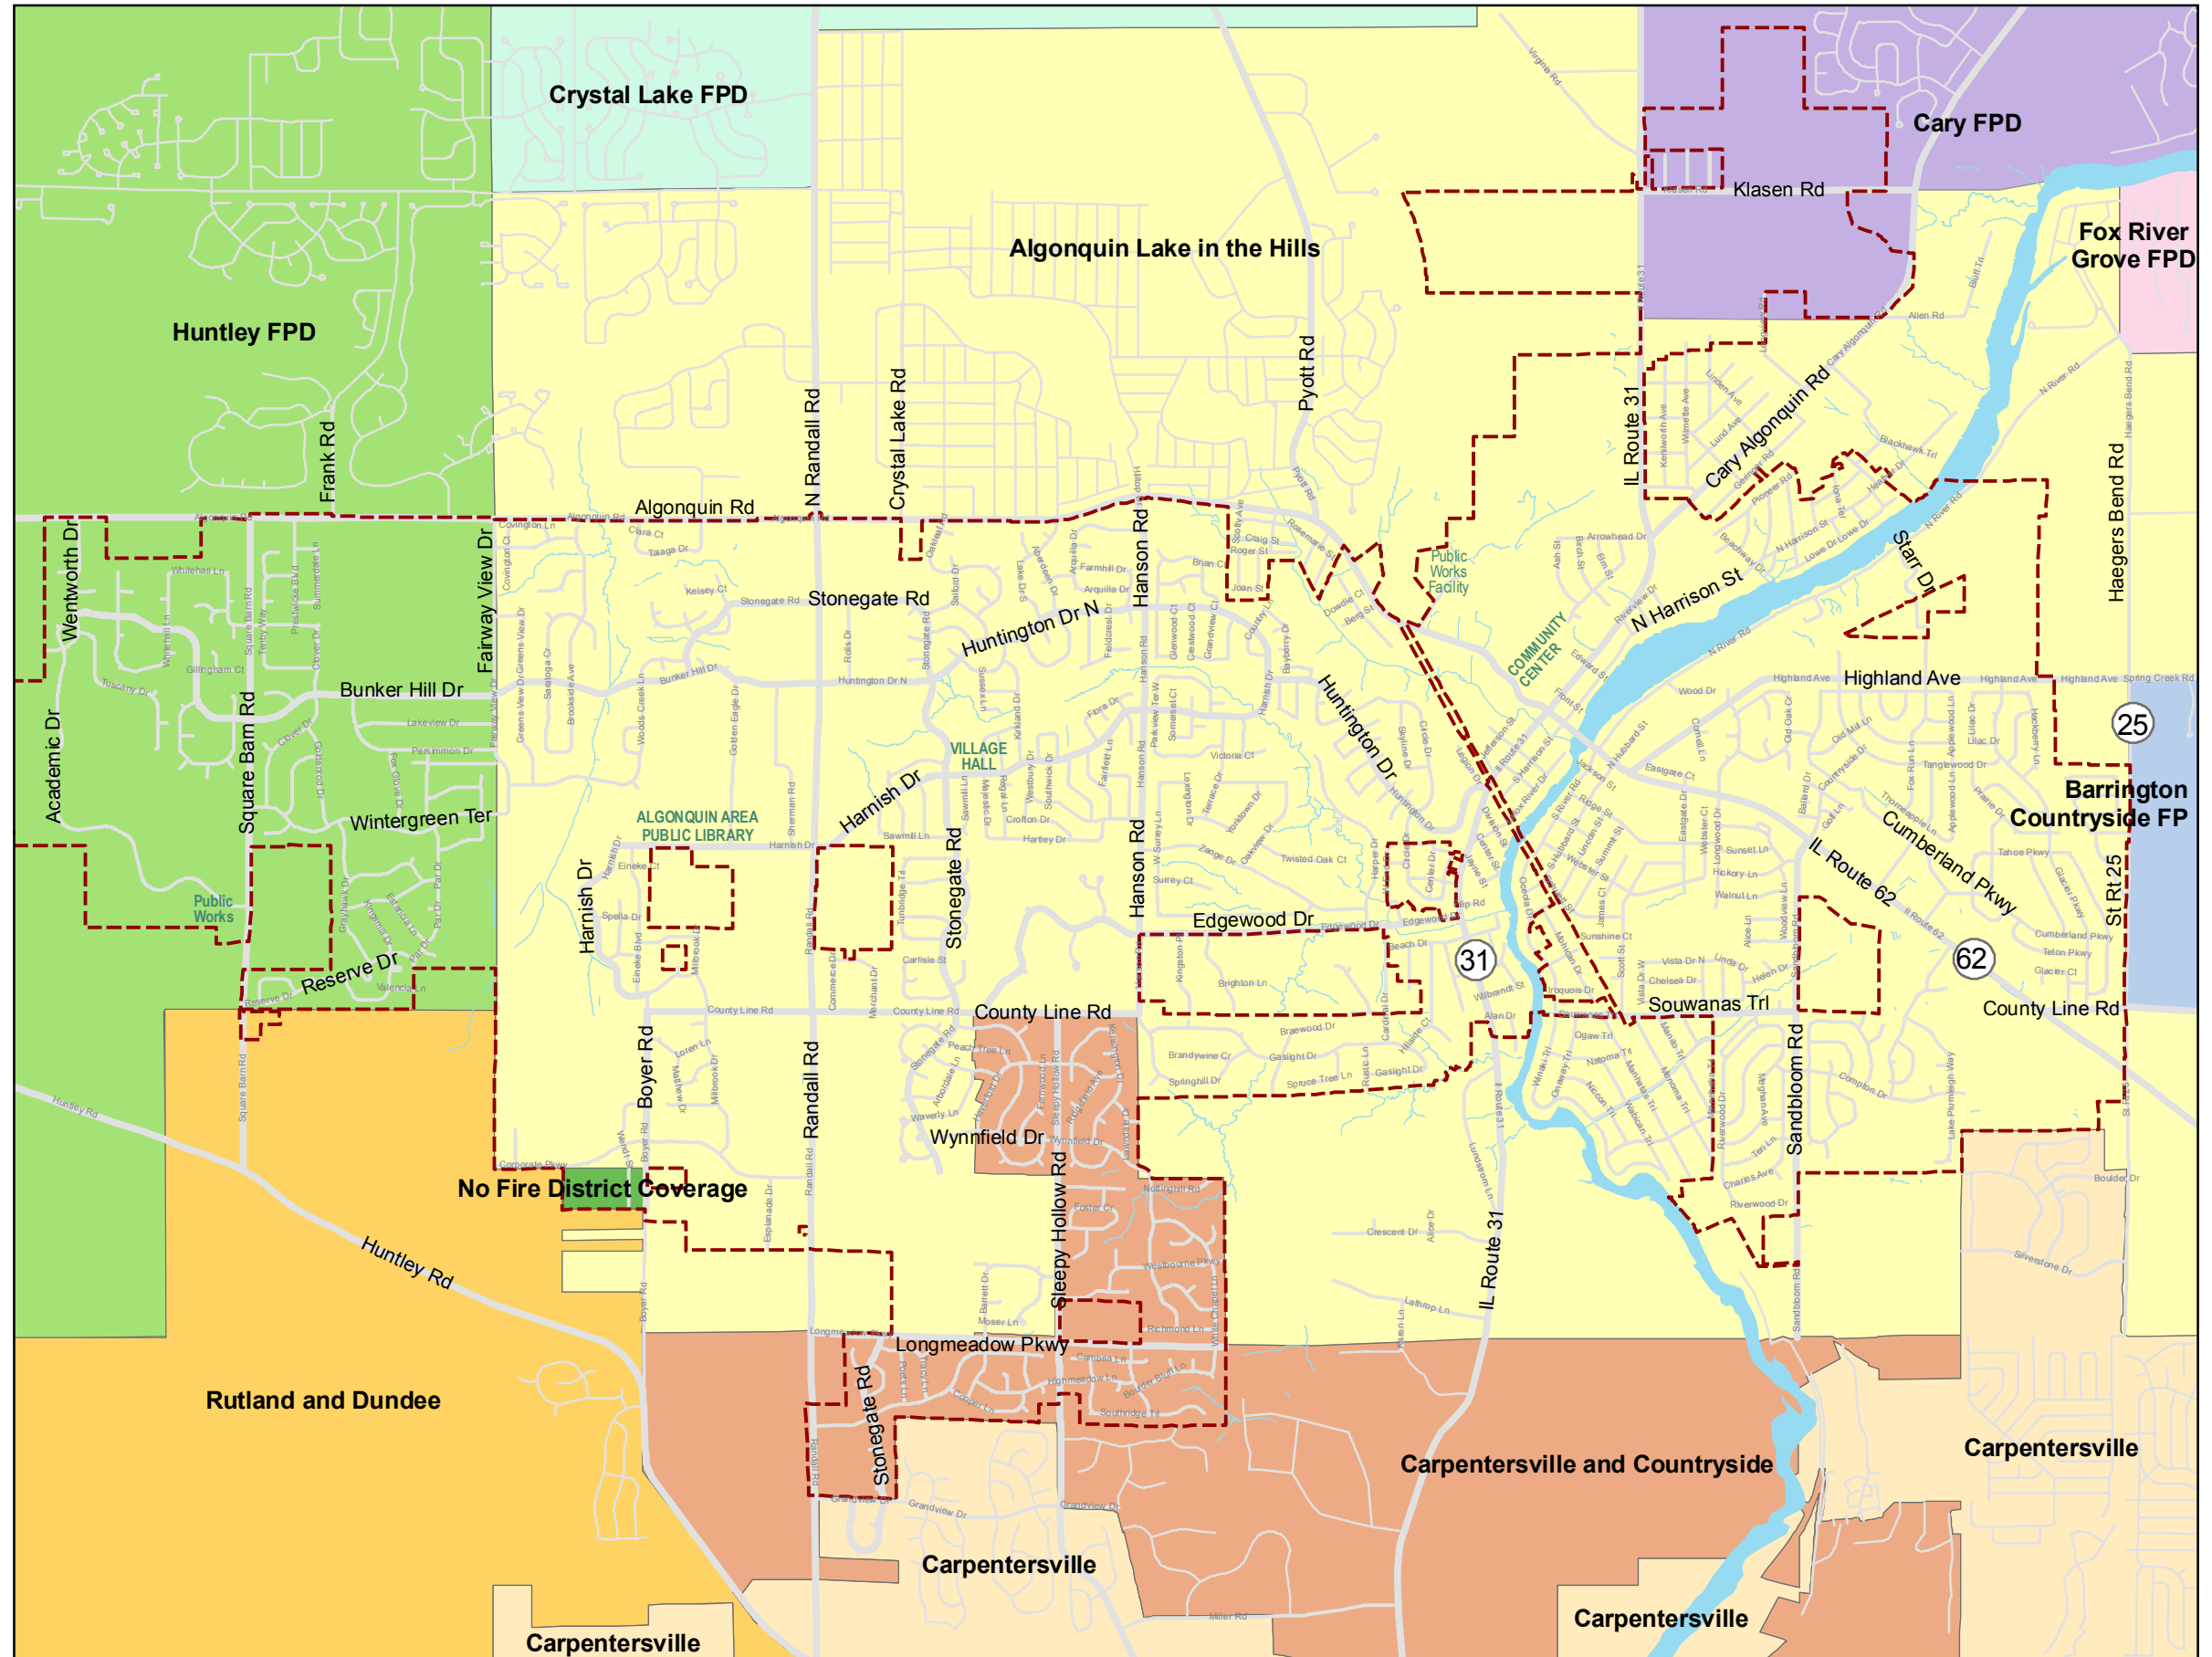

VILLAGE OF ALGONQUIN

McHENRY/KANE COUNTY, ILLINOIS

FIRE DISTRICTS

Legend

Municipal Boundary

streets

FIRE DISTRICTS

Algonquin Lake in the Hills

Barrington Countryside FP

Carpentersville

Carville and Countryside

Cary FPD

Crystal Lake FPD

Fox River Grove FPD

Huntley FPD

No Fire District Coverage

Rutland and Dundee

Data Source: Village of Algonquin (2008)
Algonquin Lake in the Hills Fire District
Carpentersville Fire District
McHenry County

Disclaimer
This map is for analysis purpose only.
It is not intended for navigation or location
of infrastructure. The reliability of this map
depends on the accuracy of its underlying
data source which has not been verified.
Unauthorized duplication or distribution is
prohibited.